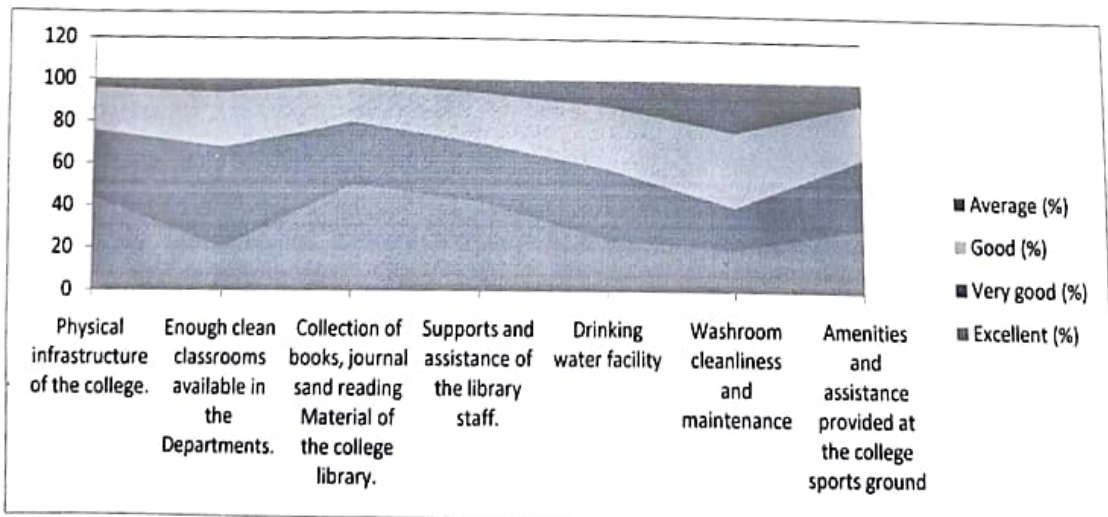

Indira Gandhi Mahila Mahavidyalaya, Kaithal (HR.)

Analysis of Feedback form for student

ACADEMIC YEAR (2022-2023)

Total form filled = 150 students

Parameters	Excellent (%)	Very good (%)	Good (%)	Average (%)
Physical infrastructure of the college.	44	32	20	4
Enough clean classrooms available in the Departments.	20	48	26	6
Collection of books, journal sand reading Material of the college library.	50	30	18	2
Supports and assistance of the library staff.	42	28	24	6
Drinking water facility	24	34	30	12
Washroom cleanliness and maintenance	20	20	36	24
Amenities and assistance provided at the college sports ground	30	34	26	10